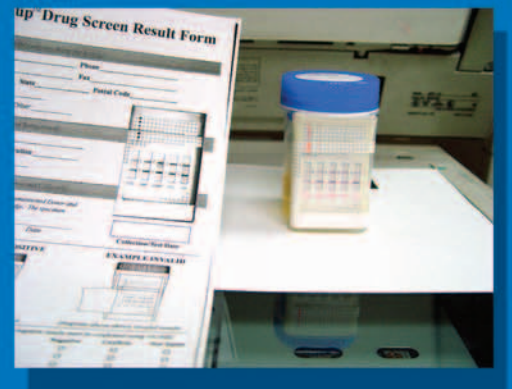

*i*Cup[®]

Drug Screen

Detects 3-10 drugs instantly
Results can be Photocopied
Laboratory Accurate

Fast Results

Zero Exposure

Donor Friendly

Just peel and read results

Includes copy template